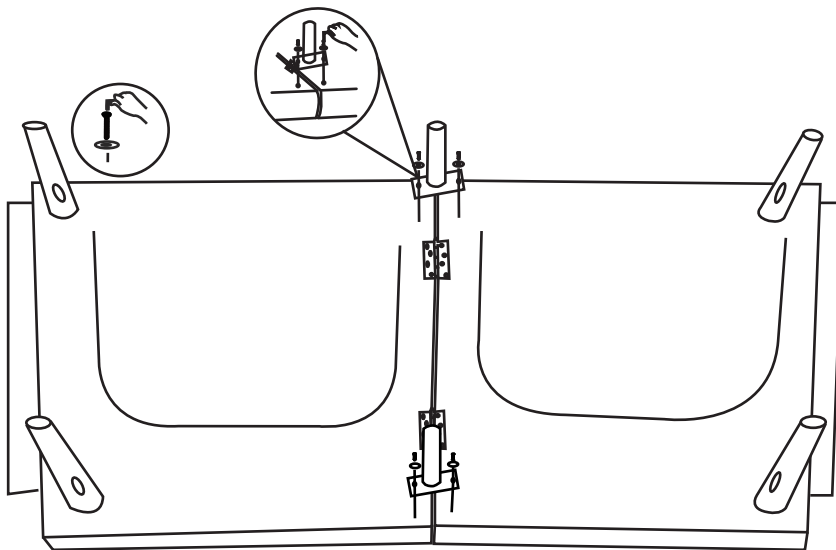

ASSEMBLY INSTRUCTION

035-000086

PARTS AND HARDWARE

						
Midfoot 2X 200MM	Rear Leg 8x 200MM	Washer 12x 20MM	Bolt 4x 5*26MM	Bolt 8x 8 * 70MM	Allen Key 1x 4*20*57MM	Allen Key 1x 5*20*65MM

DIAGRAM 1

DIAGRAM 2

DIAGRAM 3

DIAGRAM 4

DIAGRAM 5

DIAGRAM 6