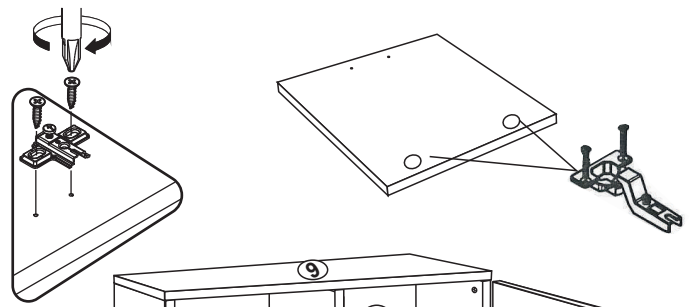

HOLDER x 2

HOLDER SCREW x 4

4x18 CHIPBOARD SCREW x 24

PULLING SCREW x 4

FOOT SEAL x 4

* FIX THE ACCESORIES AS SHOWN FOLLOW THE INSTALLATION SEQUENCE WHILE INSTALLING THE PRODUCT .

HOLDER SCREW

UV2540403 QUANTUM ROZA (SIDE BOARD) ASSEMBLY GUIDE