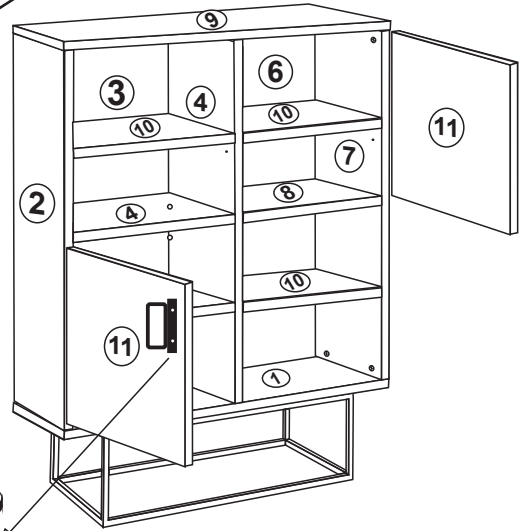

PLACE CROSS THE PORTABLE SHELF..

PLASTIC PIN

MINIFIKS SHAFT x 20

MINIFIKS HEAT x 20

DOWEL : x 20

PILASTIC PIN x 16

SÜPER CAMEL HİNGE x 4

CORNER WEDGE x 8

HOLDER x 2

HOLDER SCREW x 4

4x18 CHIPBOARD SCREW x 24

PULLING SCREW x 4

FOOT SEAL x 4

* FIX THE ACCESORIES AS SHOWN FOLLOW THE INSTALLATION SEQUENCE WHILE INSTALLING THE PRODUCT .

HOLDER SCREW

UV2540403 QUANTUM ROZA (SIDE BOARD) ASSEMBLY GUIDE