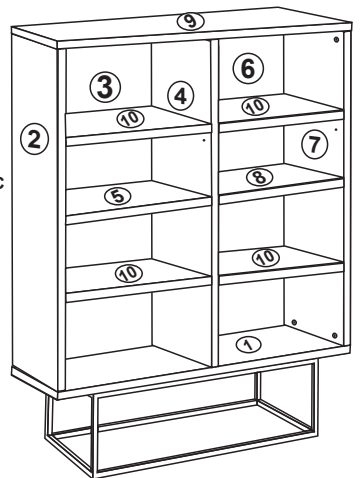

PLACE CROSS THE PORTABLE SHELF..

PLASTIC PIN

MINIFIKS SHAFT x 20

MINIFIKS HEAT x 20

DOWEL : x 20

PILASTIC PIN x 16

SÜPER CAMEL HİNGE x 4

CORNER WEDGE x 8

HOLDER x 2

HOLDER SCREW x 4

4x18 CHIPBOARD SCREW x 24

PULLING SCREW x 4

FOOT SEAL x 4

* FIX THE ACCESORIES AS SHOWN FOLLOW THE INSTALLATION SEQUENCE WHILE INSTALLING THE PRODUCT .

HOLDER SCREW

UV2540403 QUANTUM ROZA (SIDE BOARD) ASSEMBLY GUIDE