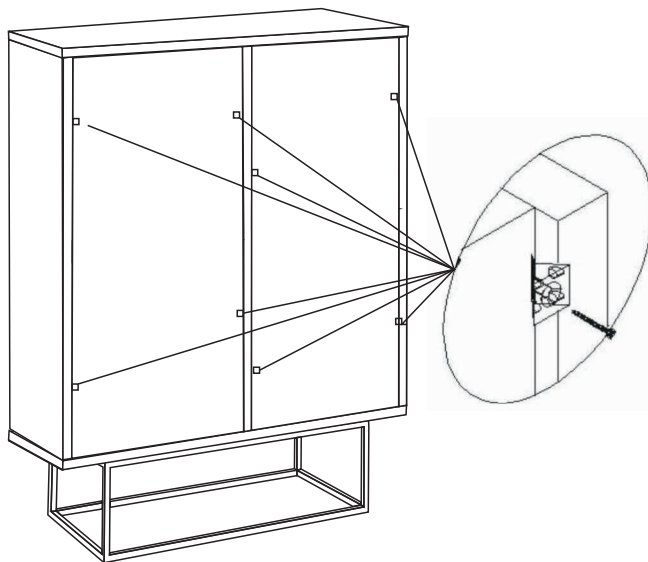

HOLDER x 2

HOLDER SCREW x 4

4x18 CHIPBOARD SCREW x 24

PULLING SCREW x 4

FOOT SEAL x 4

* FIX THE ACCESORIES AS SHOWN FOLLOW THE INSTALLATION SEQUENCE WHILE INSTALLING THE PRODUCT .

HOLDER SCREW

UV2540403 QUANTUM ROZA (SIDE BOARD) ASSEMBLY GUIDE