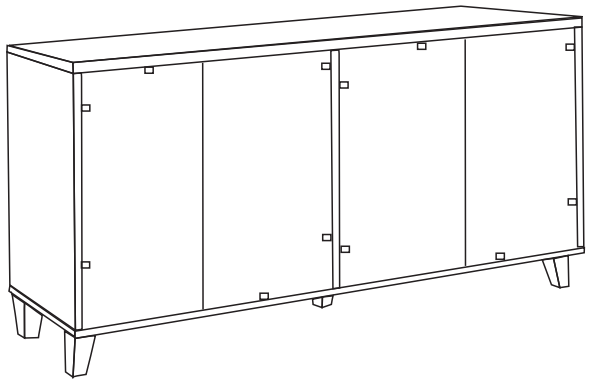

 MINIFIKS SHAFT x 28	 MINIFIKS HEAD x 28	 DOWEL : x 38	 PLASTIC PIN x 8
 HINGE x 6	 WOODEN FOOT X 5	 CORNER WEDGE x 12	 CABINET SCREW x 2
 4x18 CHIPBOARD SCREW x 70	 40 CM TELESCOPIC RAIL x 1		

* FIX THE ACCESORIES AS SHOWN FOLLOW THE INSTALLATION SEQUENCE WHILE INSTALLING THE PRODUCT .

MILA (SIDE BOARD) ASSEMBLY GUIDE