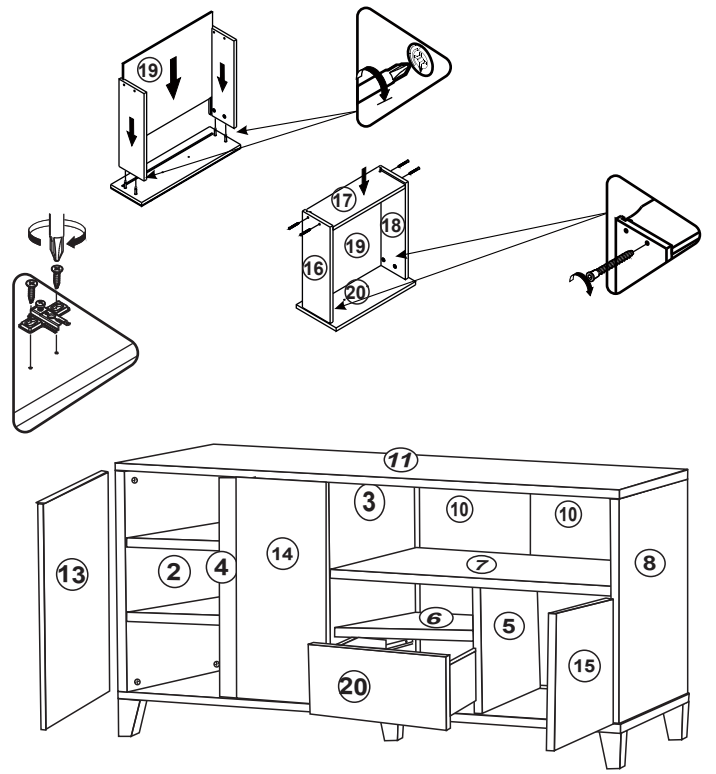

 MINIFIKS SHAFT x 28	 MINIFIKS HEAD x 28	 DOWEL : x 38	 PLASTIC PIN x 8
 HINGE x 6	 WOODEN FOOT X 5	 CORNER WEDGE x 12	 CABINET SCREW x 2
 4x18 CHIPBOARD SCREW x 70	 40 CM TELESCOPIC RAIL x 1		

* FIX THE ACCESORIES AS SHOWN FOLLOW THE INSTALLATION SEQUENCE WHILE INSTALLING THE PRODUCT .

MILA (SIDE BOARD) ASSEMBLY GUIDE