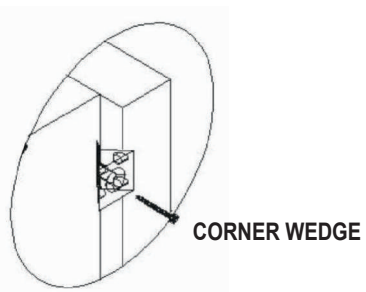

 MINIFIKS SHAFT x 28	 MINIFIKS HEAD x 28	 DOWEL : x 38	 PLASTIC PIN x 8
 HINGE x 6	 WOODEN FOOT X 5	 CORNER WEDGE x 12	 CABINET SCREW x 2
 4x18 CHIPBOARD SCREW x 70	 40 CM TELESCOPIC RAIL x 1		

* FIX THE ACCESORIES AS SHOWN FOLLOW THE INSTALLATION SEQUENCE WHILE INSTALLING THE PRODUCT .

MILA (SIDE BOARD) ASSEMBLY GUIDE