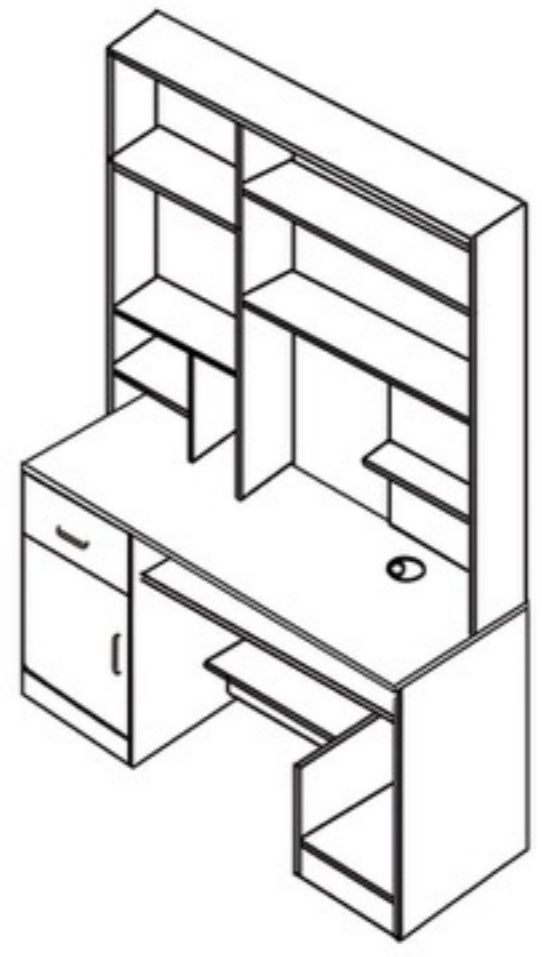

HARDWARE

Handle	screw 35mm	screw 14mm	Handle screw	Drawer side	(STRAIGHT) Hinges	Mini & fix	Nail 21mm	Cover

Step:8

ASSEMBLY FINISH