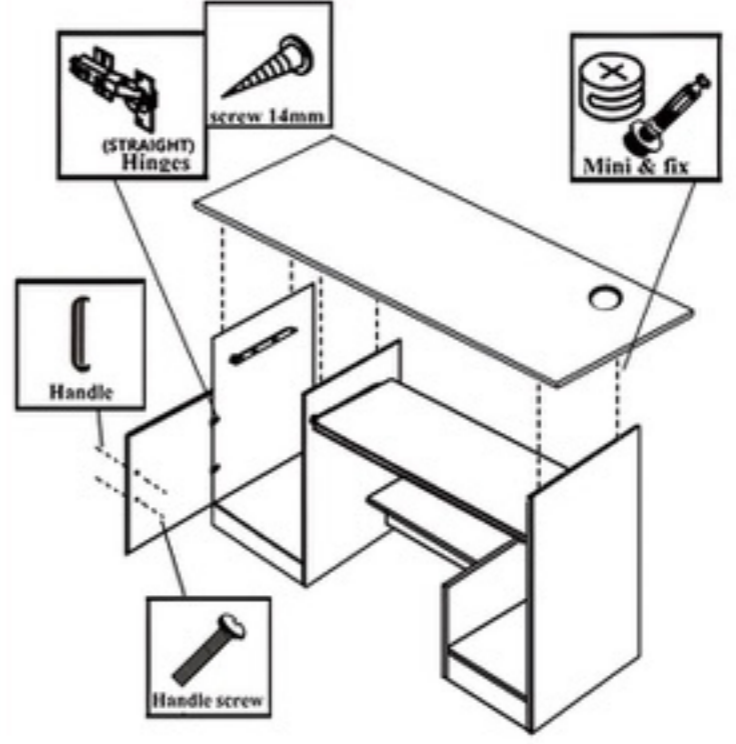

# HARDWARE

								
Handle	screw 35mm	screw 14mm	Handle screw	Drawer side	(STRAIGHT) Hinges	Mini & fix	Nail 21mm	Cover

Step:1

Step:2

Step:3

Step:4

Step:5

Step:6