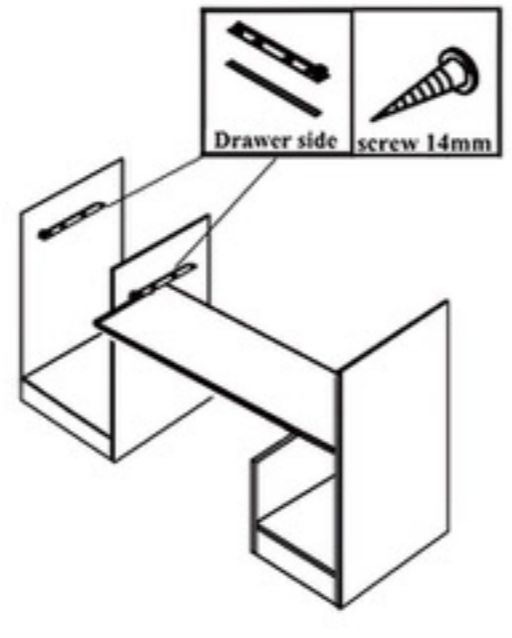

# HARDWARE

								
Handle	screw 35mm	screw 14mm	Handle screw	Drawer side	(STRAIGHT) Hinges	Mini & fix	Nail 21mm	Cover

Step:1

Step:2

Step:3

Step:4

Step:5

Step:6