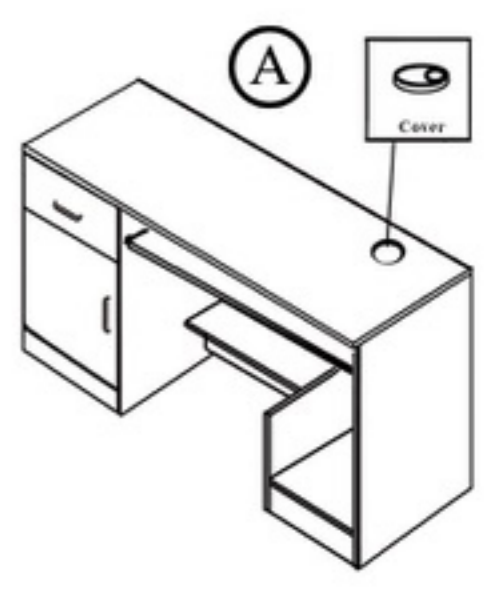

# HARDWARE

								
Handle	screw 35mm	screw 14mm	Handle screw	Drawer side	(STRAIGHT) Hinges	Mini & fix	Nail 21mm	Cover

Step:1

Step:2

Step:3

Step:4

Step:5

Step:6