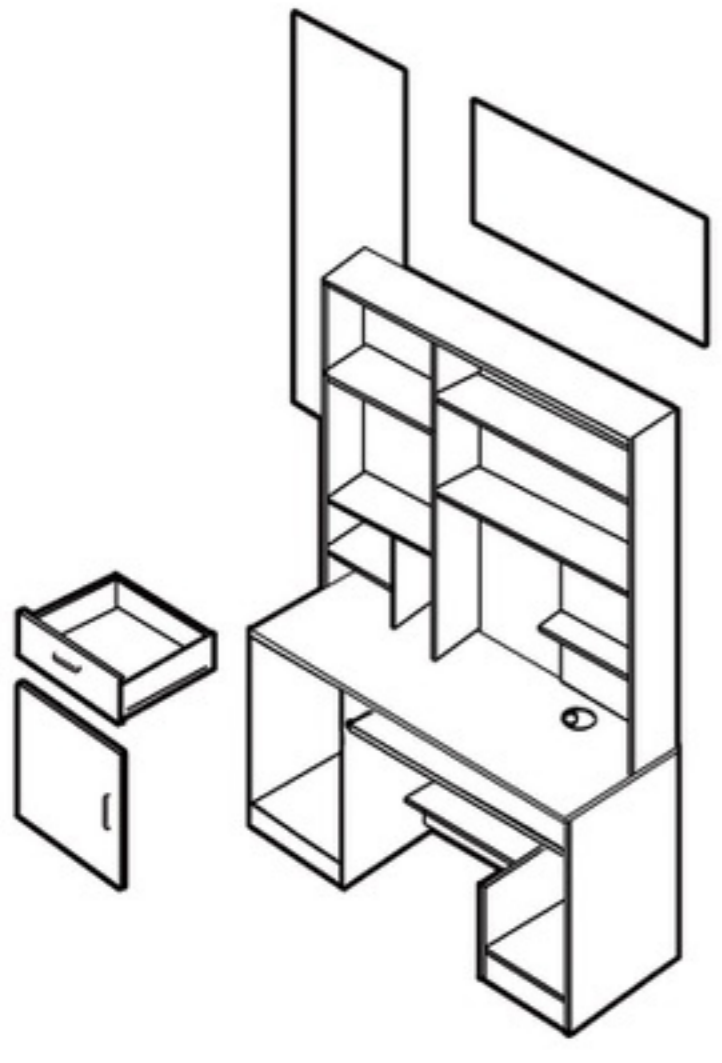

# HARDWARE

								
Handle	screw 35mm	screw 14mm	Handle screw	Drawer side	(STRAIGHT) Hinges	Mini & fix	Nail 21mm	Cover

Step:1

Step:2

Step:3

Step:4

Step:5

Step:6