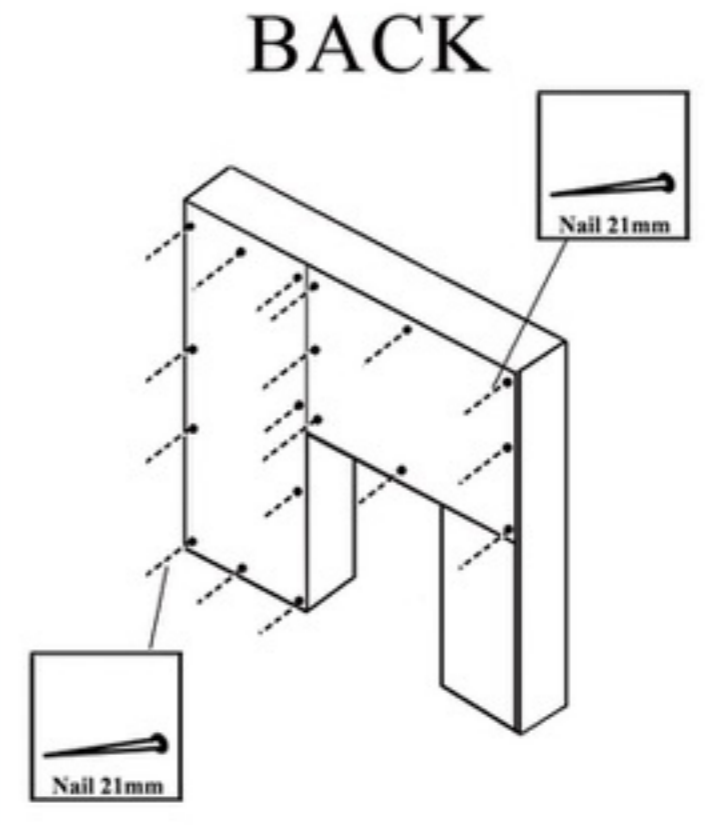

HARDWARE

Handle	screw 35mm	screw 14mm	Handle screw	Drawer side	(STRAIGHT) Hinges	Mini & fix	Nail 21mm	Cover

ASSEMBLY FINISH