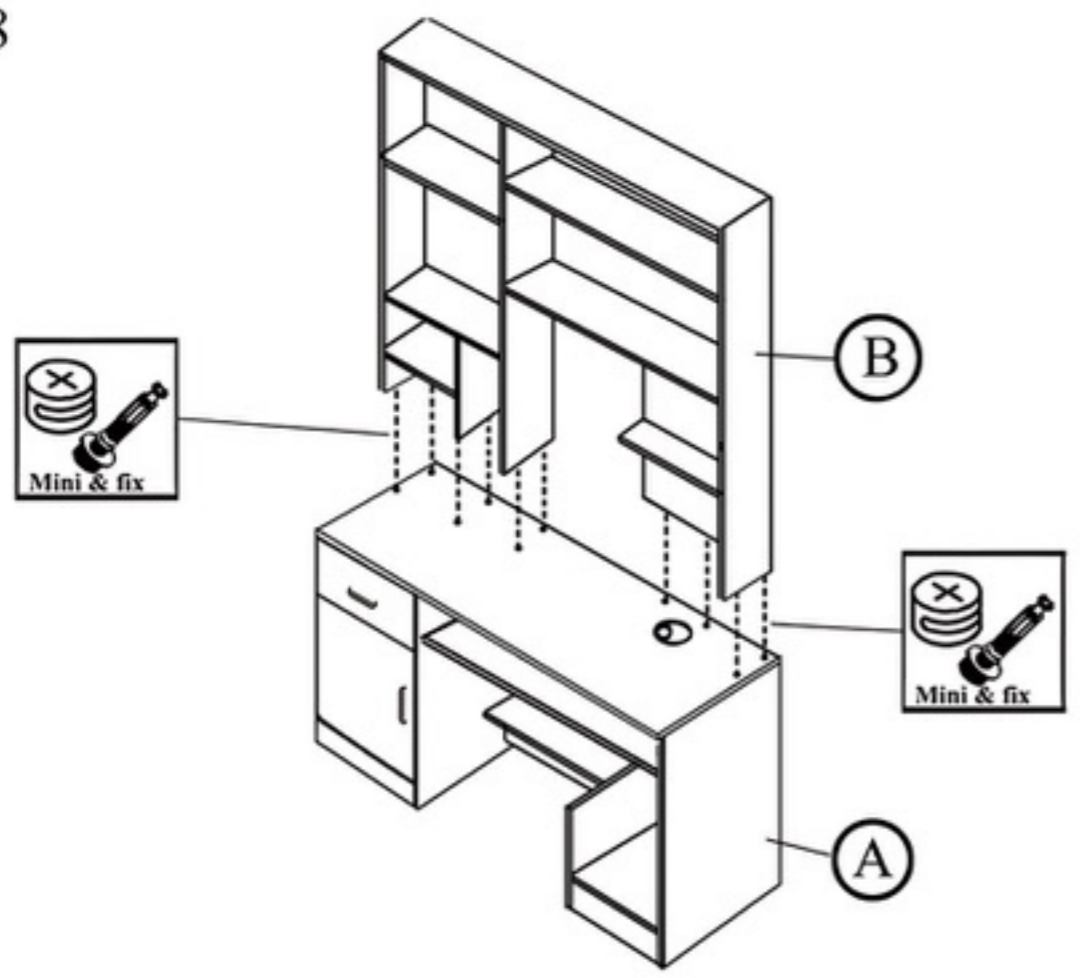

# HARDWARE

								
Handle	screw 35mm	screw 14mm	Handle screw	Drawer side	(STRAIGHT) Hinges	Mini & fix	Nail 21mm	Cover

Step:1

Step:2

Step:3

Step:4

Step:5

Step:6

Step:7

Step:8

ASSEMBLY FINISH