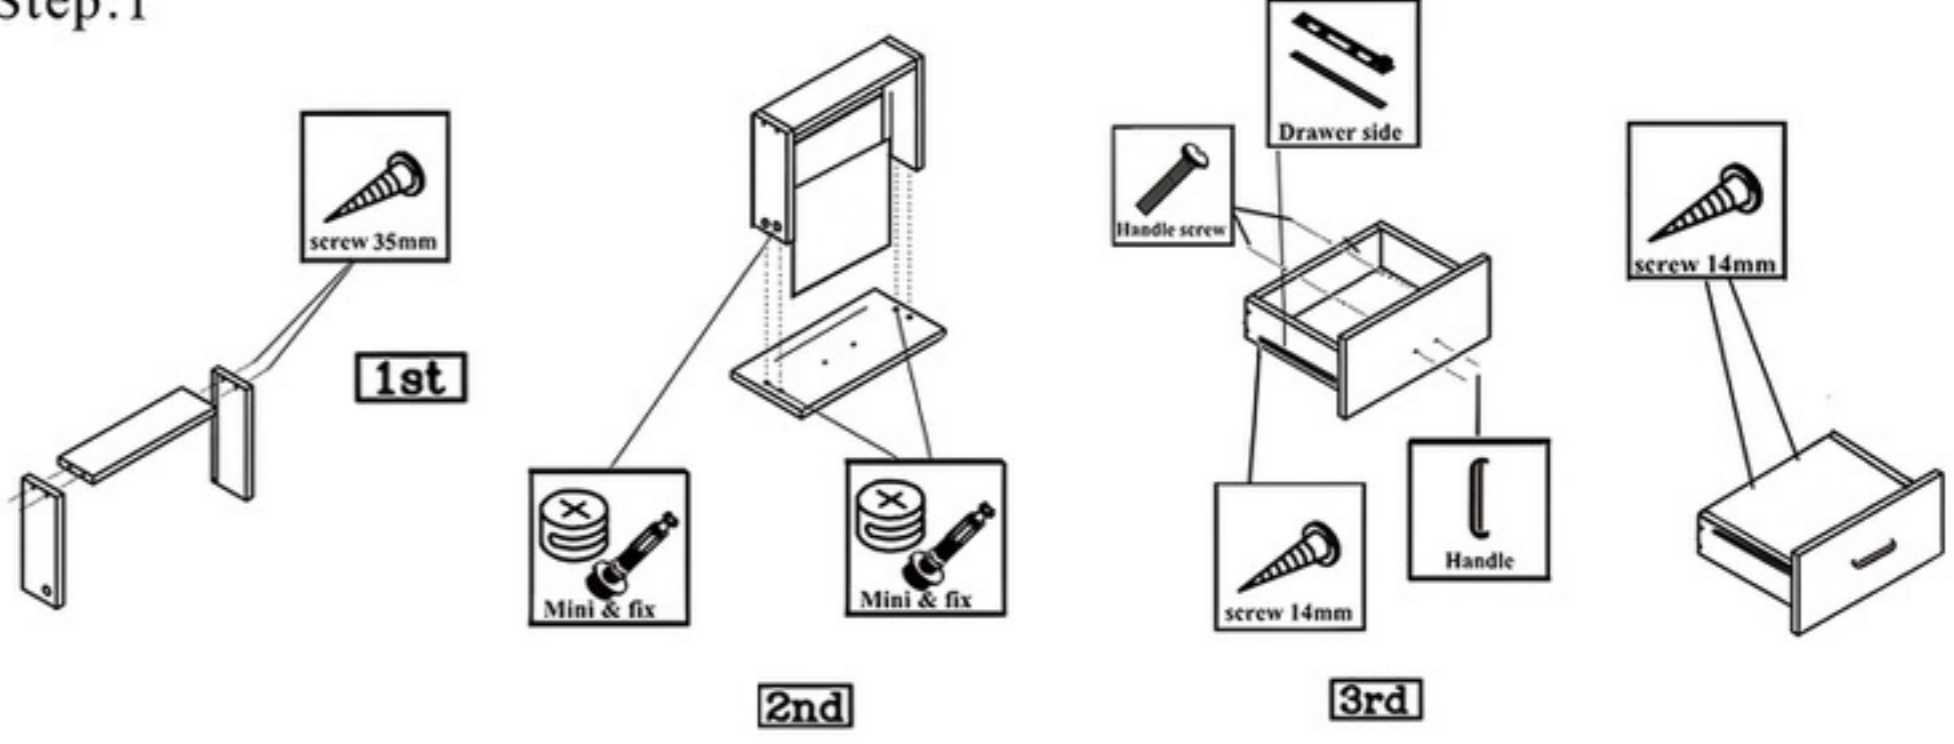

# HARDWARE

								
Handle	screw 35mm	screw 14mm	Handle screw	Drawer side	(STRAIGHT) Hinges	Mini & fix	Nail 21mm	Cover

Step:1

Step:2

Step:3

Step:4

Step:5

Step:6