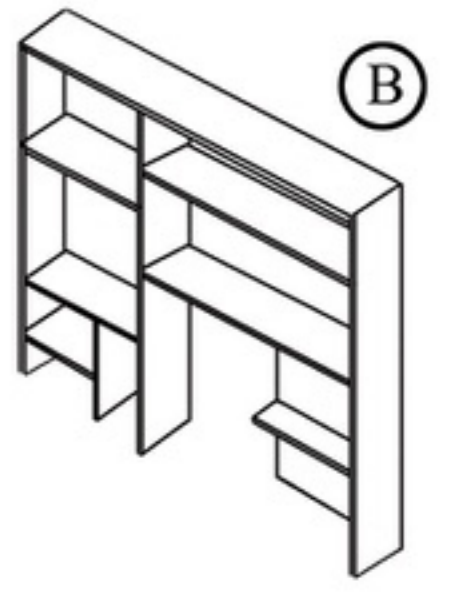

HARDWARE

Handle	screw 35mm	screw 14mm	Handle screw	Drawer side	(STRAIGHT) Hinges	Mini & fix	Nail 21mm	Cover

ASSEMBLY FINISH