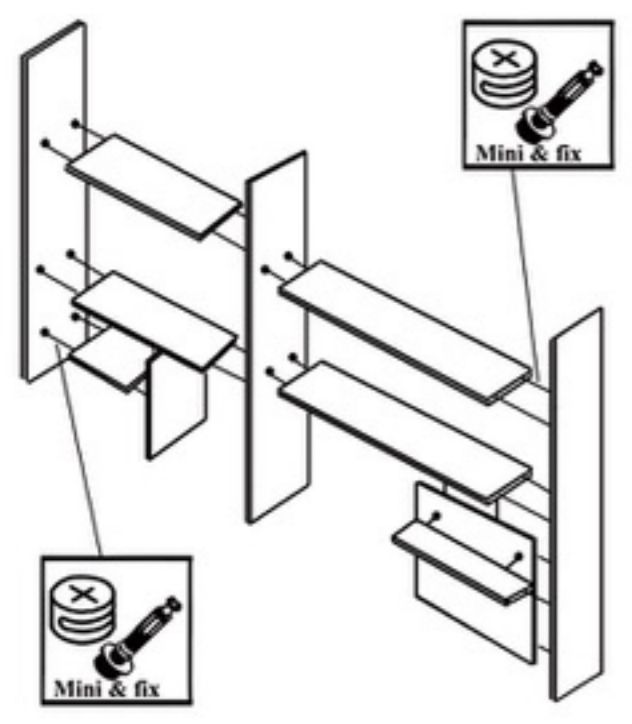

# HARDWARE

								
Handle	screw 35mm	screw 14mm	Handle screw	Drawer side	(STRAIGHT) Hinges	Mini & fix	Nail 21mm	Cover

Step:1

Step:2

Step:3

Step:4

Step:5

Step:6