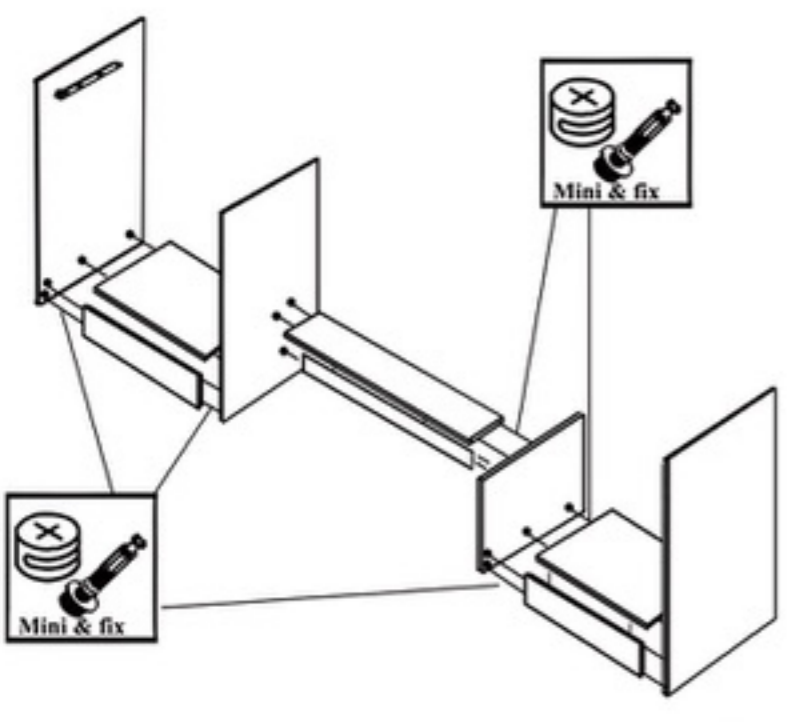

# HARDWARE

								
Handle	screw 35mm	screw 14mm	Handle screw	Drawer side	(STRAIGHT) Hinges	Mini & fix	Nail 21mm	Cover

Step:1

Step:2

Step:3

Step:4

Step:5

Step:6

Step:7

Step:8

ASSEMBLY FINISH