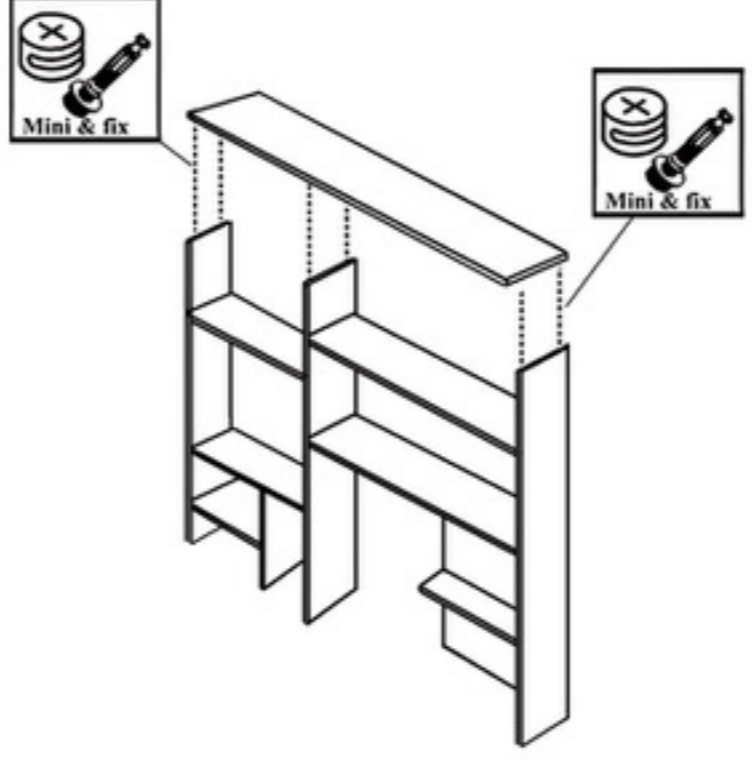

# HARDWARE

								
Handle	screw 35mm	screw 14mm	Handle screw	Drawer side	(STRAIGHT) Hinges	Mini & fix	Nail 21mm	Cover

Step:1

Step:2

Step:3

Step:4

Step:5

Step:6