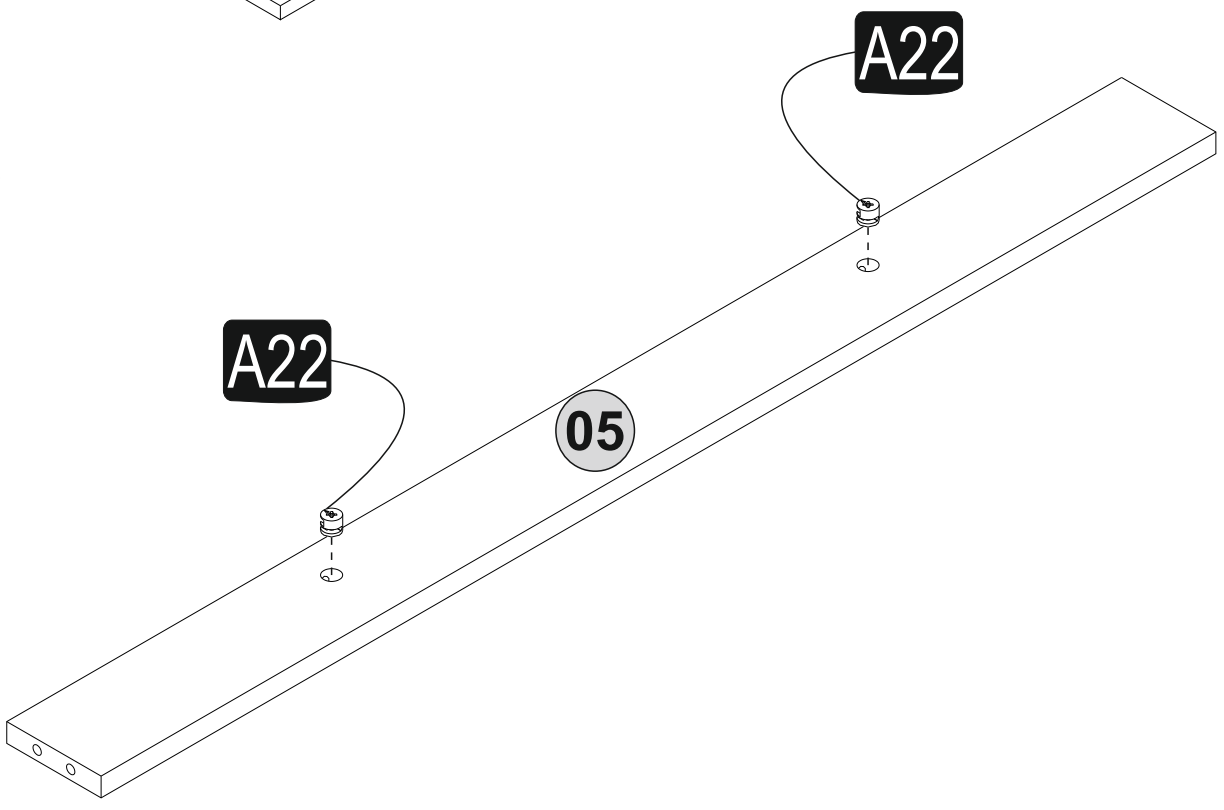

ATTENTION !!

Minifix is the main connection material used in Decortie products. Before starting assembly, please check the drawings below.

A23

A04

A22

ACCESSORY LIST

A22  30x	A12 4 SW  1x	A23 Minifix M10  30x	A04 Ø8  34x	A06 18 mm  30x
A18 3,5x18  16x	C04  4x	C01  4x	A08 5 mm  6x	A48 R2.5  8x
 106x34 Minder 1x				

GENERAL VIEW

2

3

5

4

03

A22

5