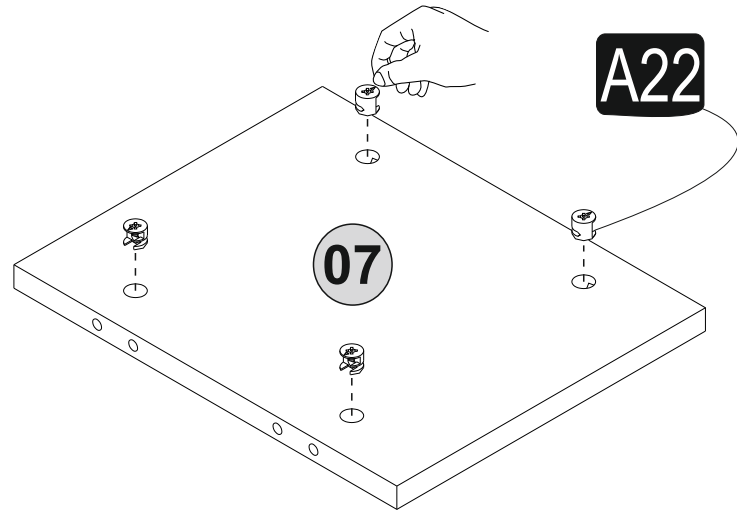

ATTENTION !!

Minifix is the main connection material used in Decortie products. Before starting assembly, please check the drawings below.

A23

A04

A22

ACCESSORY LIST

A22  30x	A12 4 SW  1x	A23 Minifix M10  30x	A04 Ø8  34x	A06 18 mm  30x
A18 3,5x18  16x	C04  4x	C01  4x	A08 5 mm  6x	A48 R2.5  8x
 106x34 Minder 1x				

GENERAL VIEW

2

3

5

4

03

A22

5