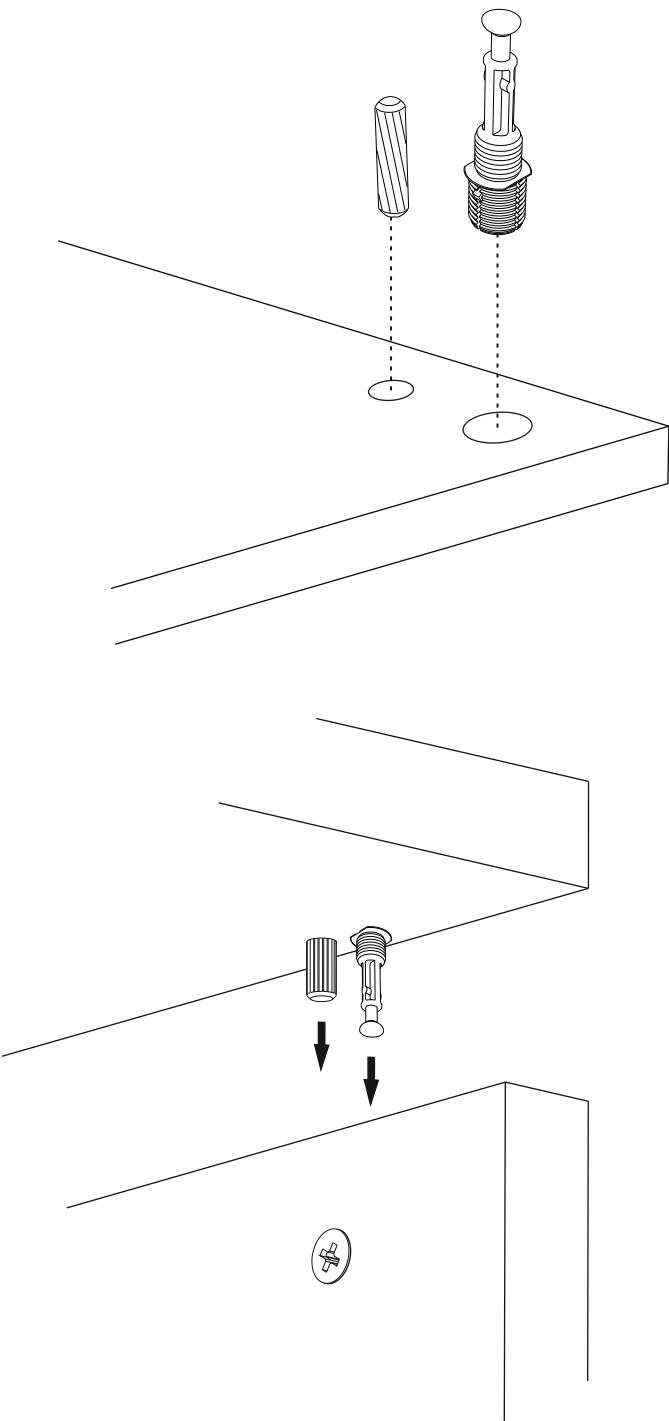

ATTENTION !!

Minifix is the main connection material used in Decortie products. Before starting assembly, please check the drawings below.

A23

A04

A22

ACCESSORY LIST

A22  30x	A12 4 SW  1x	A23 Minifix M10  30x	A04 Ø8  34x	A06 18 mm  30x
A18 3,5x18  16x	C04  4x	C01  4x	A08 5 mm  6x	A48 R2.5  8x
 106x34 Minder 1x				