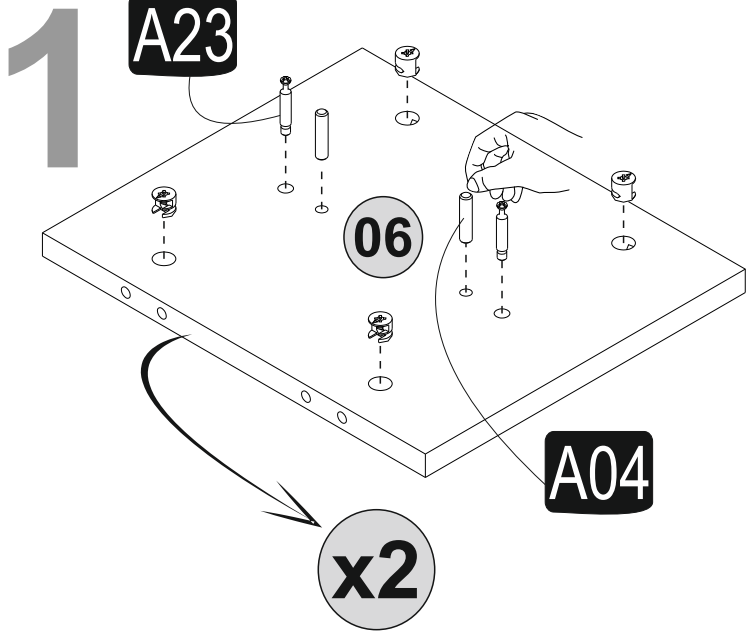

ATTENTION !!

Minifix is the main connection material used in Decortie products. Before starting assembly, please check the drawings below.

A23

A04

A22

ACCESSORY LIST

A22  30x	A12 4 SW  1x	A23 Minifix M10  30x	A04 Ø8  34x	A06 18 mm  30x
A18 3,5x18  16x	C04  4x	C01  4x	A08 5 mm  6x	A48 R2.5  8x
 106x34 Minder 1x				

GENERAL VIEW

2

3

5

4

03

A22

5