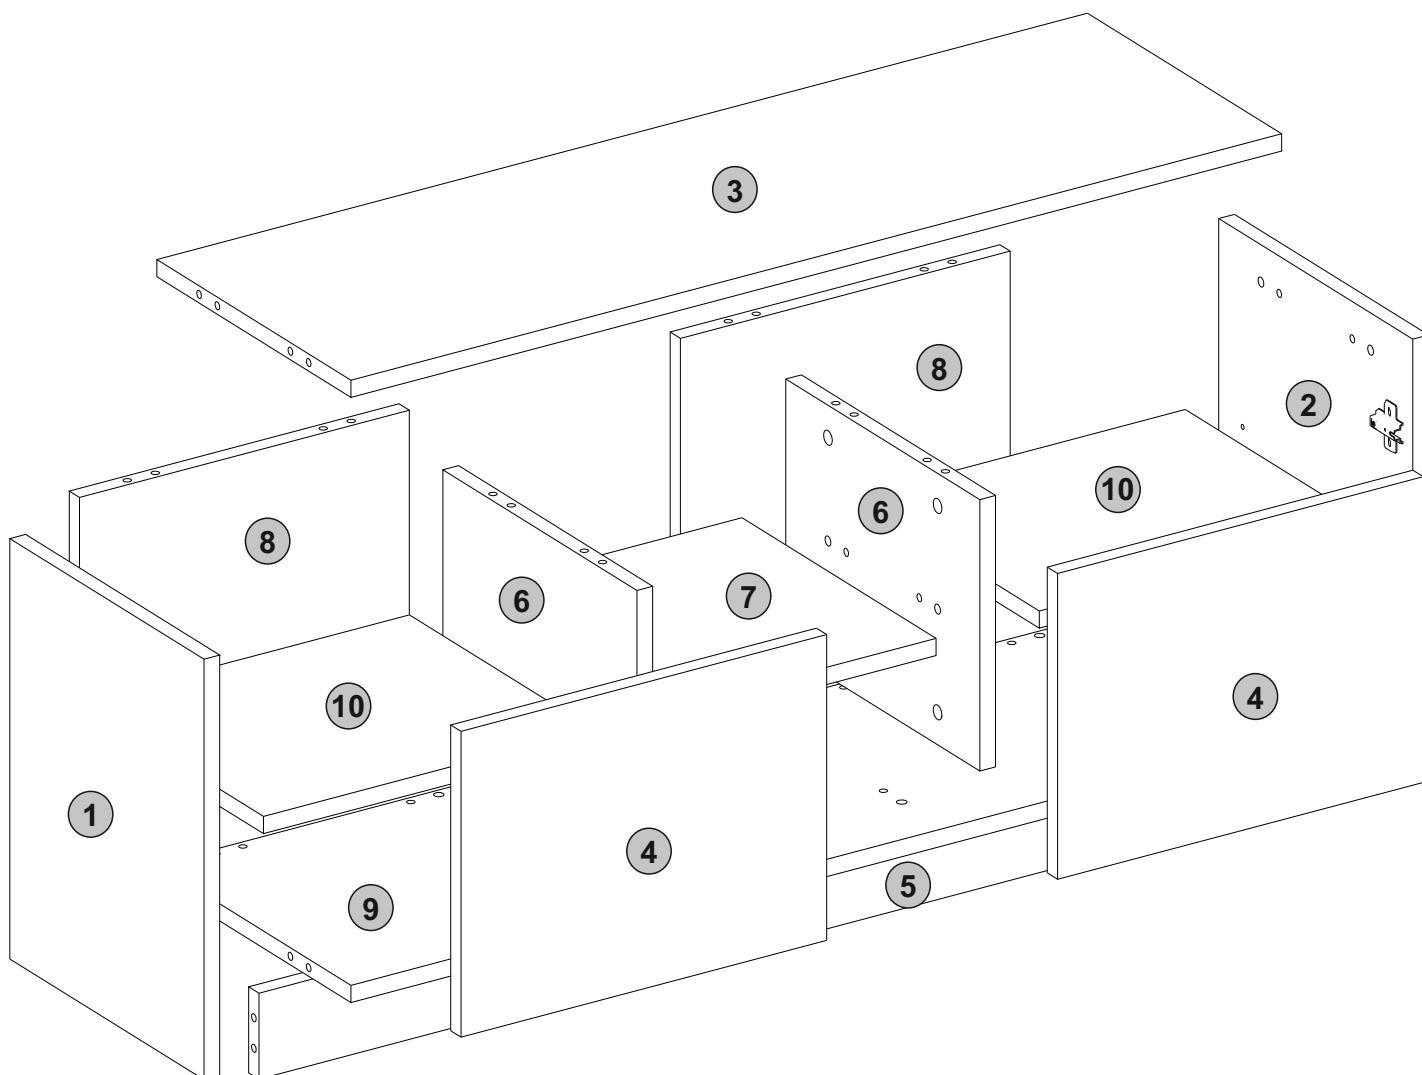

ACCESSORY LIST

A22 30x	A12 4 SW 1x	A23 Minifix M10 30x	A04 Ø8 34x	A06 18 mm 30x
A18 3,5x18 16x	C04 4x	C01 4x	A08 5 mm 6x	A48 R2.5 8x
  106x34 Minder 1x				

GENERAL VIEW