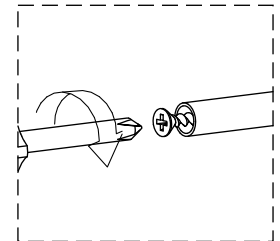

ASSEMBLY INSTRUCTIONS

STEP 1 :