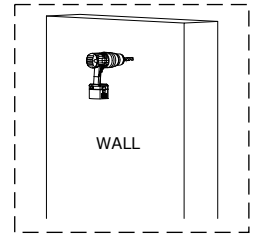

ASSEMBLY INSTRUCTIONS

STEP 1 :