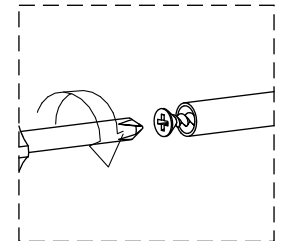

ASSEMBLY INSTRUCTIONS

STEP 1 :