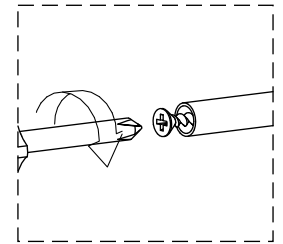

ASSEMBLY INSTRUCTIONS

STEP 1 :