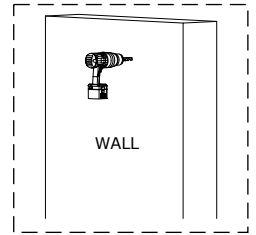

ASSEMBLY INSTRUCTIONS

STEP 1 :