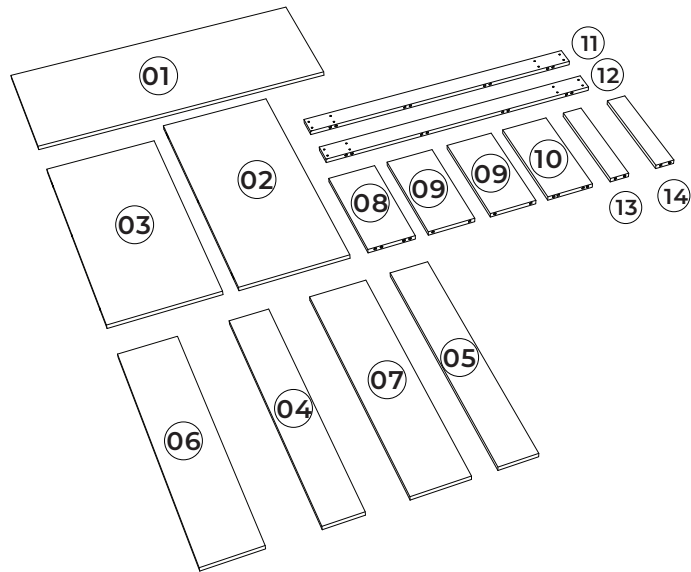

Instruction Manual

A01  29x *14 mm	A02  29x *5x45 mm	A03  42x *8x30 mm	A04  29x
A10  16x *5x35 mm			

Important information
Read carefully.
Keep this information for further reference.

GB WARNING

Serious or fatal crushing injuries can occur from furniture tip-over. To prevent this furniture from tipping over it must be permanently fixed to the wall.

8.

9.

10.

1.

2.

3.

4.

5.