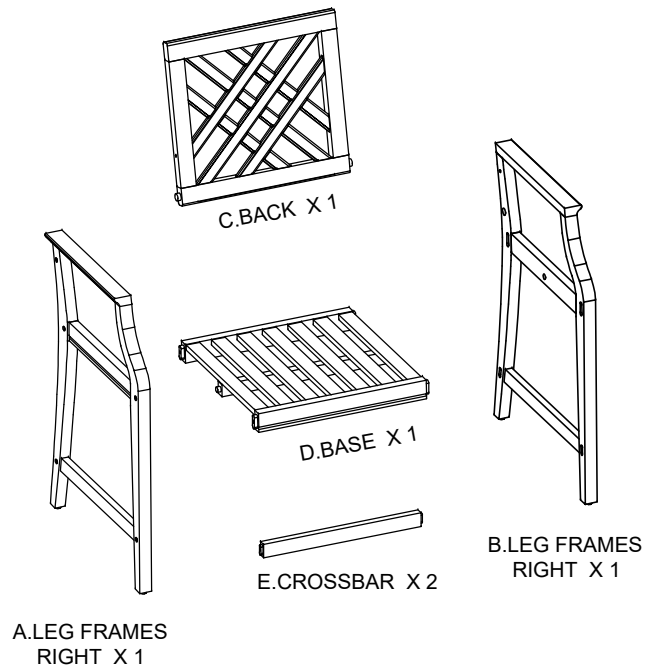

ASSEMBLY INSTRUCTION

228-000040

Components:

These instructions must be used to ease the assembly of your furniture. Please ensure that you have all the components before assembly. Remember to place the part on a carpeted floor or blanket in order to protect them from damage while you assemble.

① SCREW M6 x 70 = 10pcs

② Allen Key 4 x 1

Step 1:

Step 2:

Finished