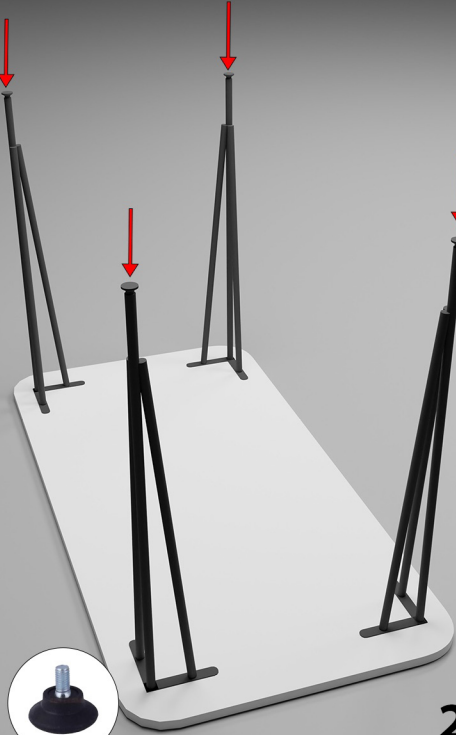

# 321-000033

3,5x18

1

Height Adjusting Leg

2

Ready to Use

3