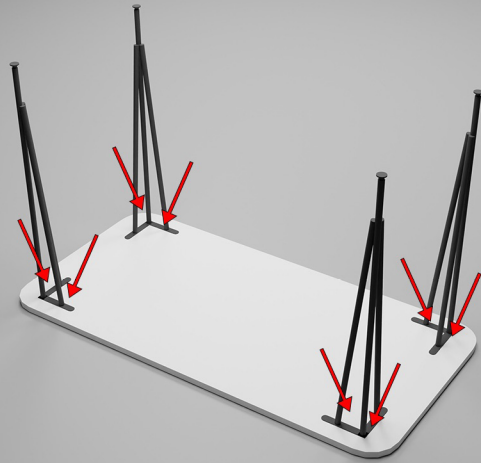

# 321-000033

3,5x18

1

Height Adjusting Leg

2

Ready to Use

3